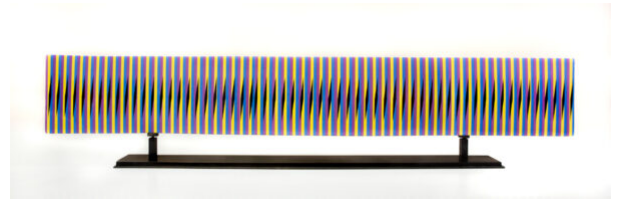

Stèle horizontale 16

Cruz Diez, Carlos

Ceramic plate on a metal foot. Signed and numbered at the back.

medium

ceramic plate

period

2013

signature

in marker

edition

20

size

94cm x 20cm x 7cm (37.0" x 7.9" x 2.8")

condition

in mint condition

price