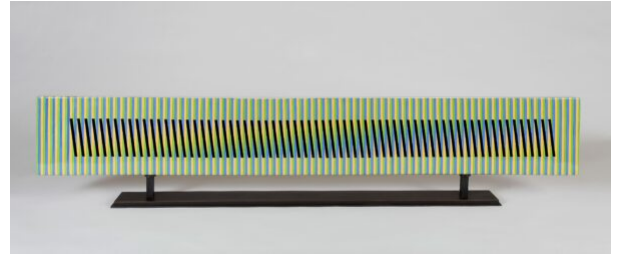

Stèle horizontale 9

Cruz Diez, Carlos

Ceramic plate on a metal foot. Signed and numbered at the back.

medium

ceramic plate

period

2008

signature

in marker

edition

20

size

94cm x 20cm x 7cm (37.0" x 7.9" x 2.8")

condition

in mint condition

price

contact us for pricing

Category: [Mike-Art-Kunst](#)