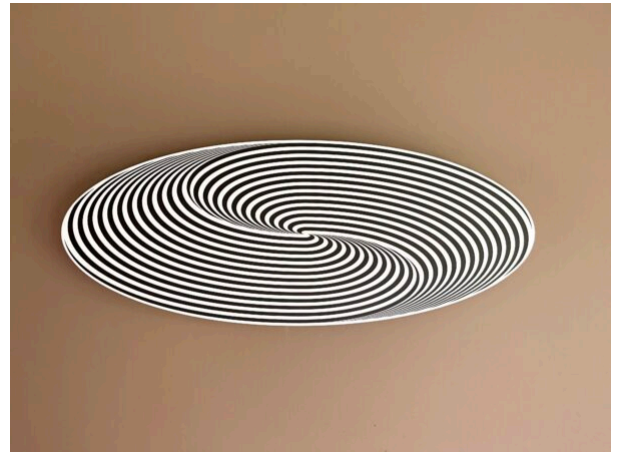

Dinamica Circolare Ellisse 6Z

Apollonio, Marina

medium

wood

period

1969-2022

signature

handsigned at the back

edition

20

size

50cm x 20cm (19.7" x 7.9")

condition

in very good condition

price

contact us for pricing

Categories: [MAK Editions](#), [Mike-Art-Kunst](#)