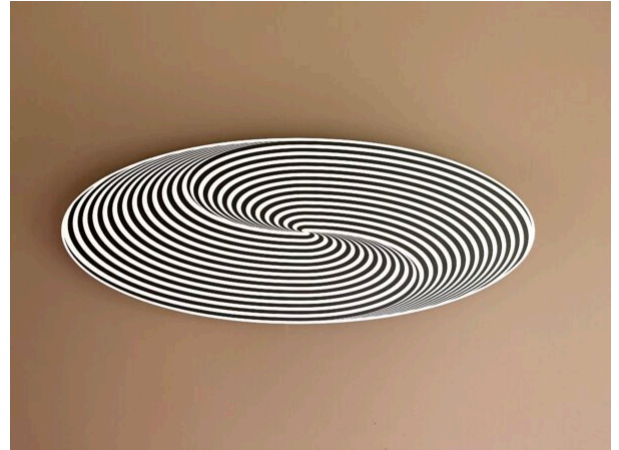

Dinamica Circolare Ellisse 6Z

Apollonio, Marina

medium

wood

period

1969-2022

signature

handsigned at the back

edition

20

size

50cm x 20cm (19.7" x 7.9")

condition

in very good condition

price

contact us for pricing

Categories: [MAK Editions](#), [Mike-Art-Kunst](#)