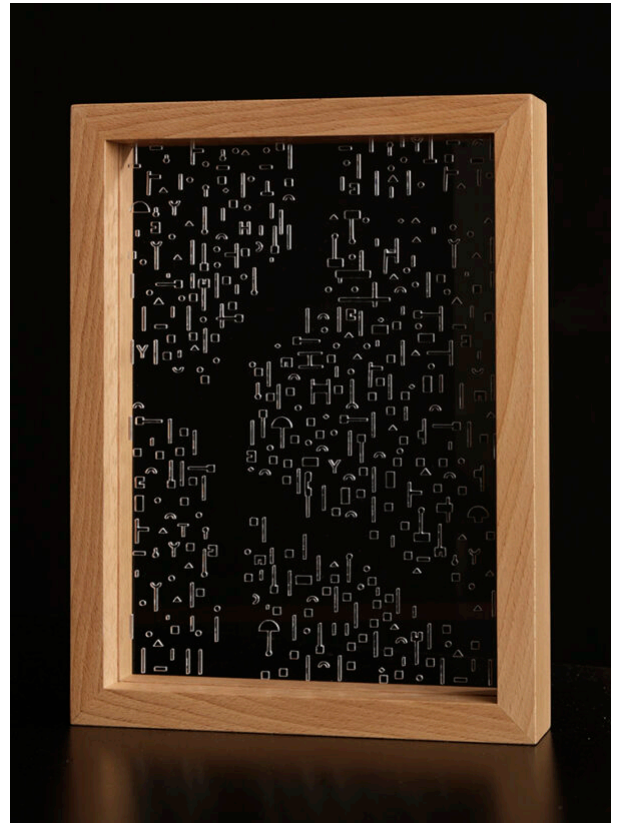

Drawing machine II - 4

Maggi,Marco

20 Monotypes - all unique and different. The acrylic plate can be used to draw characters.

medium

wood and acrylic

period

2016

signature

on certificate

edition

20

size

33cm x 25cm x 3.5cm (13.0" x 9.8" x 1.4")

condition

in mint condition

price

contact us for pricing

Categories: [MAK Editions](#), [Mike-Art-Kunst](#)