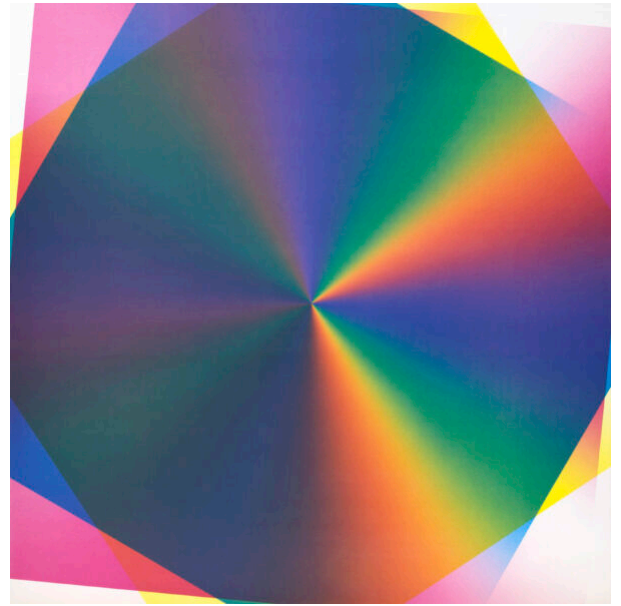

## Subtractive Variability series 2 - print 4

---

**Pantone, Felipe**

**medium**

lithographic print

**period**

2022

**signature**

in pencil at the back

**edition**

30

**size**

70cm x 70cm (27.6" x 27.6")

**price**

---

**Category:** [Mike-Art-Kunst](#)