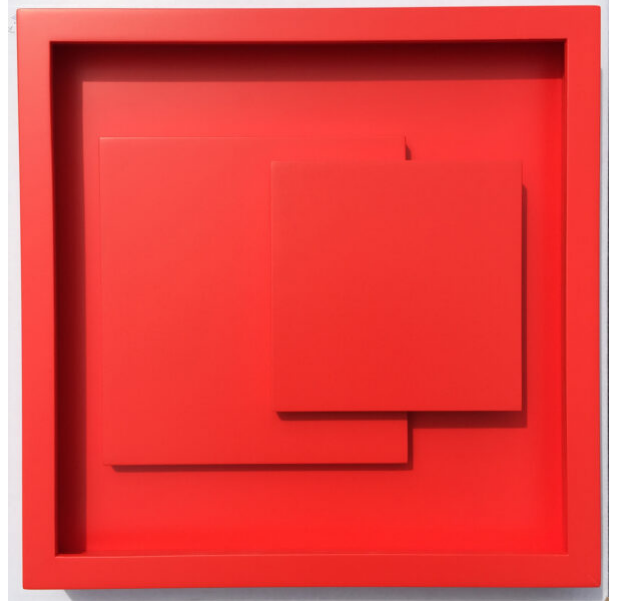

ADN rouge

Claisse, Geneviève

medium

wood

period

1972-2016

signature

in marker at the back

Edition

4

size

40cm x 40cm x 5cm (15.7" x 15.7" x 2.0")

condition

in mint condition

price

contact us for pricing