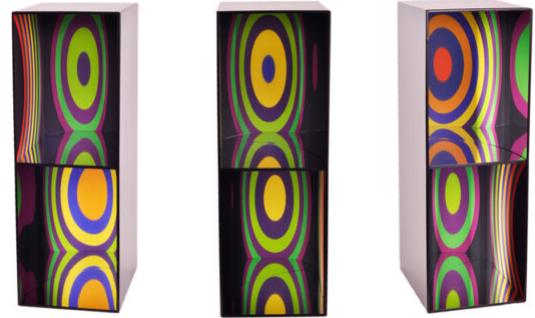

Cercles par déplacement

Le Parc, Julio

steel box sculpture with 2 mirrors inside
medium

sculpture

period

1965 - 2015

signature

at the back

edition

100 + XXIV

size

50cm x 17.5cm x 22.5cm (19.7" x 6.9" x 8.9")

condition

in mint condition

price

contact us for pricing