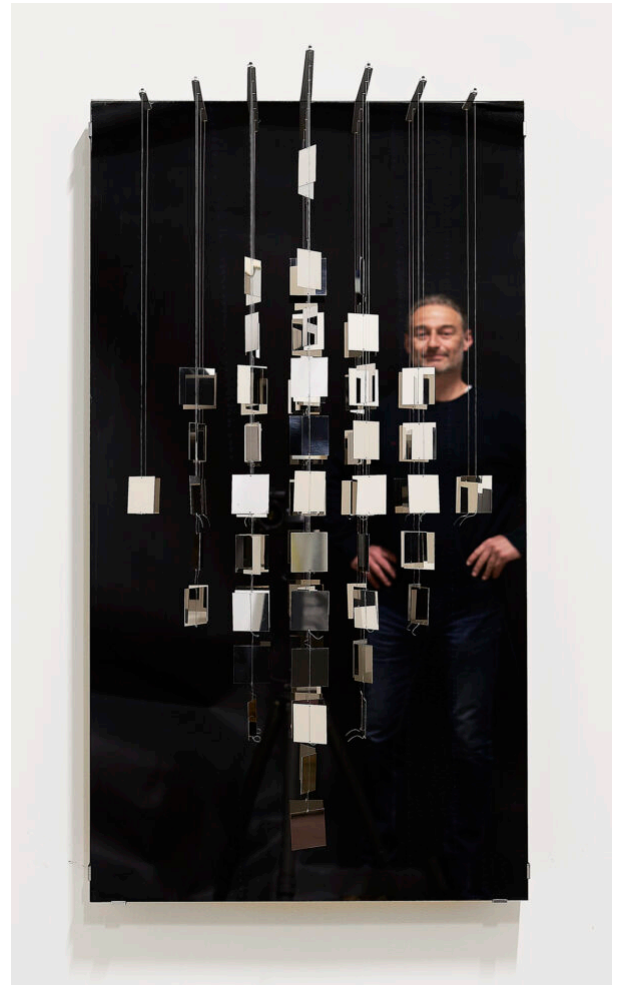

Losange Virtuel sur miroir

Le Parc, Julio

Wall sculpture with cords hanging on a metal bar with each 72 metal mirrors squares hanging. The back is a big mirror.
medium

wood and metal

period

2021

signature

at the back

edition

40

size

110cm x 60cm x 32cm (43.3" x 23.6" x 12.6")

condition

in perfect condition

price

contact us for pricing