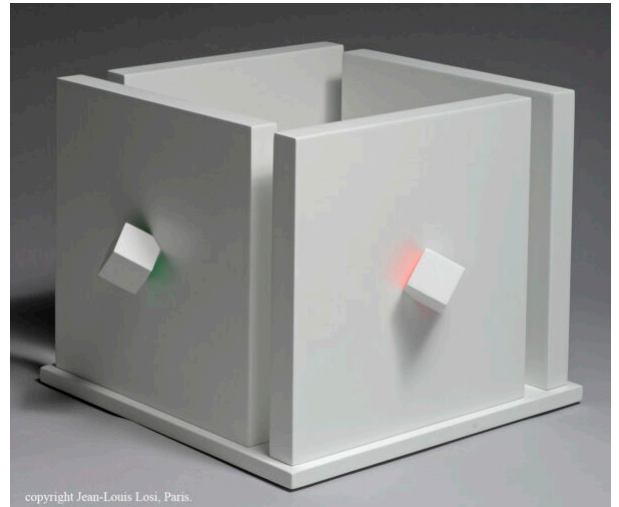

Cube atmosphère chromoplastique

Tomasello, Luis

medium

wood

period

2011

signature

in marker at the back

edition

20

size

45cm x 45cm x 29cm (17.7" x 17.7" x 11.4")

condition

in perfect condition

price

contact us for pricing