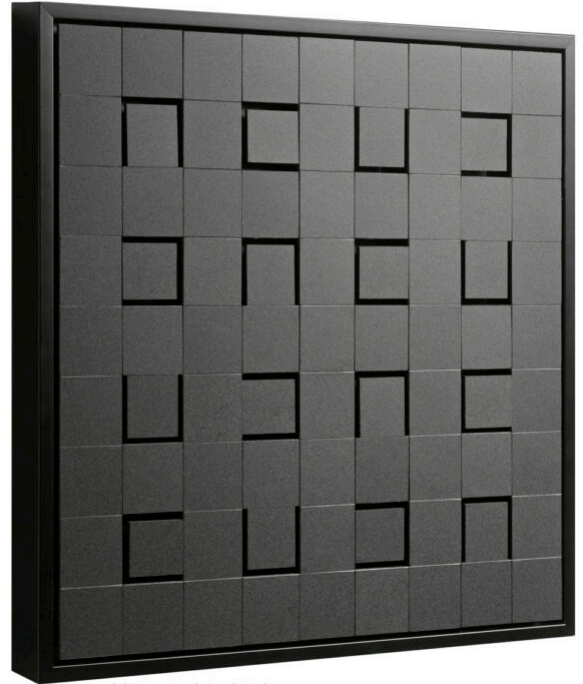

Lumiere noire

Tomasello, Luis

medium

wood and plastics

period

2011

signature

in marker at the back

edition

60

size

40cm x 40cm x 4cm (15.7" x 15.7" x 1.6")

condition

in perfect condition

price

contact us for pricing

copyright Jean-Louis Losi, Paris

Categories: [MAK Editions](#), [Mike-Art-Kunst](#)