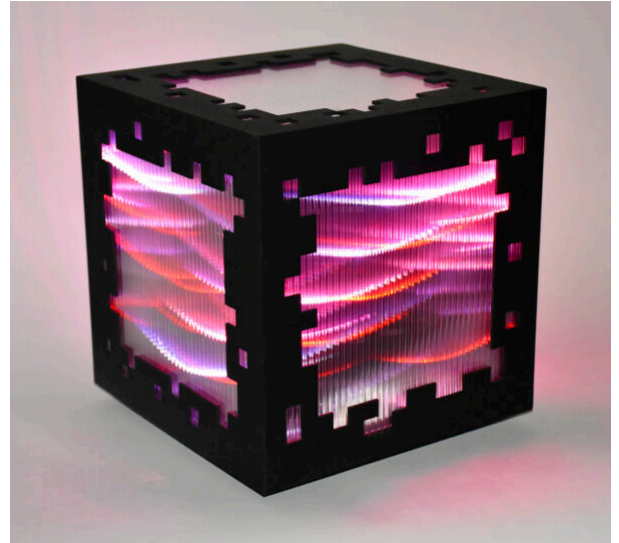

## Mini voxels light red

---

**Chevalier, Miguel**

Cube with a LED animation inside. This dynamic sculpture uses light, movement and energy in a poetic way, that represents our modern world with its permanent data streaming through our environment.

**size**

30cm x 30cm x 32cm (11.8" x 11.8" x 12.6")

**condition**

new

**price**

upon request

---

**Categories:** [MAK Editions](#), [Mike-Art-Kunst](#)