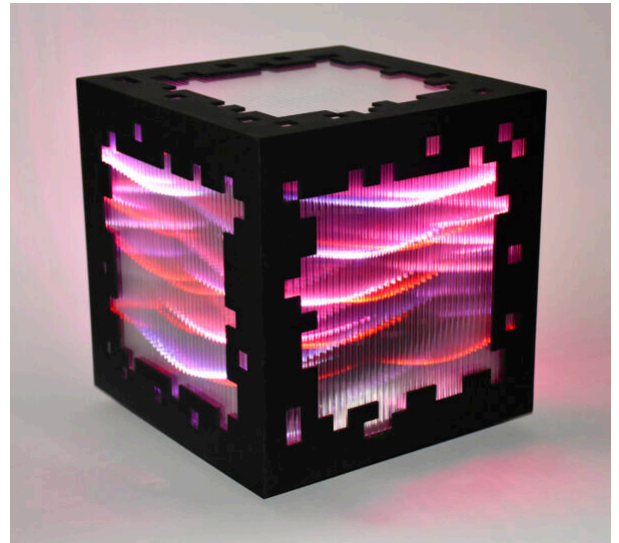

Mini voxels light red

Chevalier, Miguel

Cube with a LED animation inside. This dynamic sculpture uses light, movement and energy in a poetic way, that represents our modern world with its permanent data streaming through our environment.

medium

wood, LED animation

period

2015

signature

at the bottom

Edition

4

size

30cm x 30cm x 32cm (11.8" x 11.8" x 12.6")

condition

new

price

upon request

Categories: [MAK Editions](#), [Mike-Art-Kunst](#)