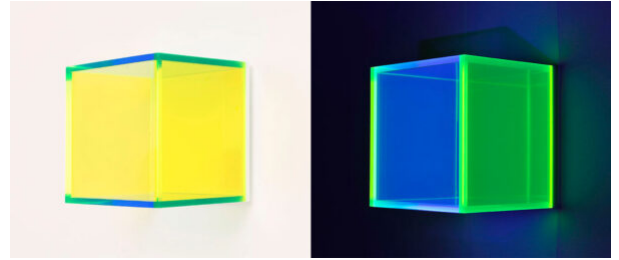

Color rainbow Gent

Schumann, Regine

The plexiglass used is fluorescent under black-light

medium

plexiglass

period

2017

signature

in marker at the back

edition

6

size

18cm x 18cm x 15cm (7.1" x 7.1" x 5.9")

condition

in perfect condition

price

contact us for pricing

Categories: [MAK Editions](#), [Mike-Art-Kunst](#)