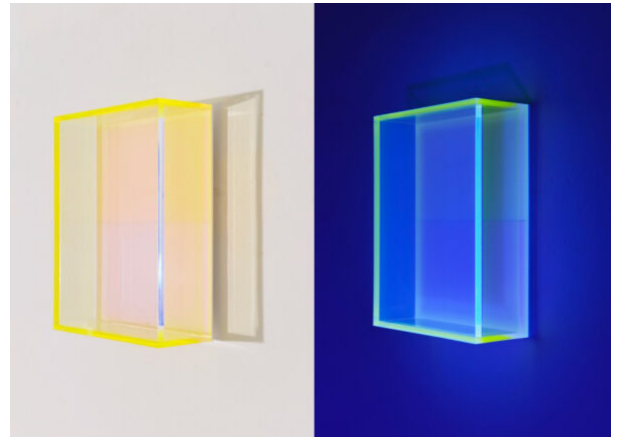

Colormirror soft yellow Gent

Schumann, Regine

The plexiglass used is fluorescent under black-light
medium

plexiglass

period

2021

signature

in marker at the back

edition

6

size

24cm x 18,5cm x 7cm (9.4" x 7.3" x 2,8")

condition

in perfect condition

price

contact us for pricing

Categories: [MAK Editions](#), [Mike-Art-Kunst](#)