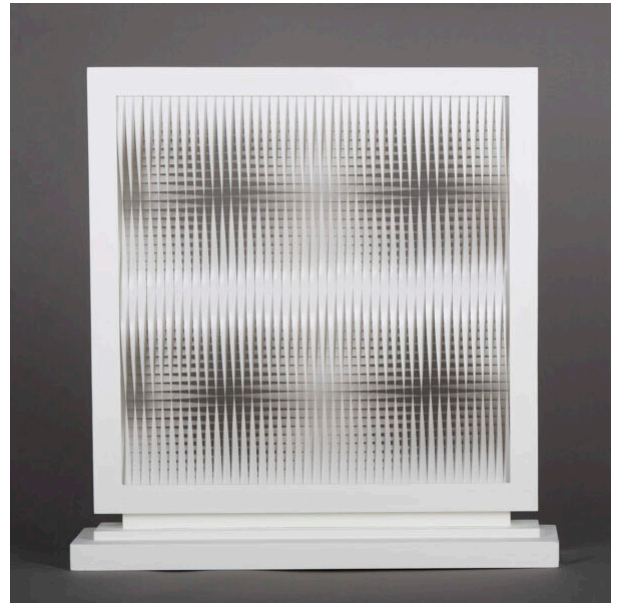

Torsioni sovrapposte blanche

Biasi, Alberto

medium

wood and pvc lamellae

period

2016

signature

engraved by the artist

Edition

15

size

52cm x 51cm x 10cm (20.5" x 20.1" x 3.9")

condition

perfect condition

price

contact us for pricing

Categories: [MAK Editions](#), [Mike-Art-Kunst](#)