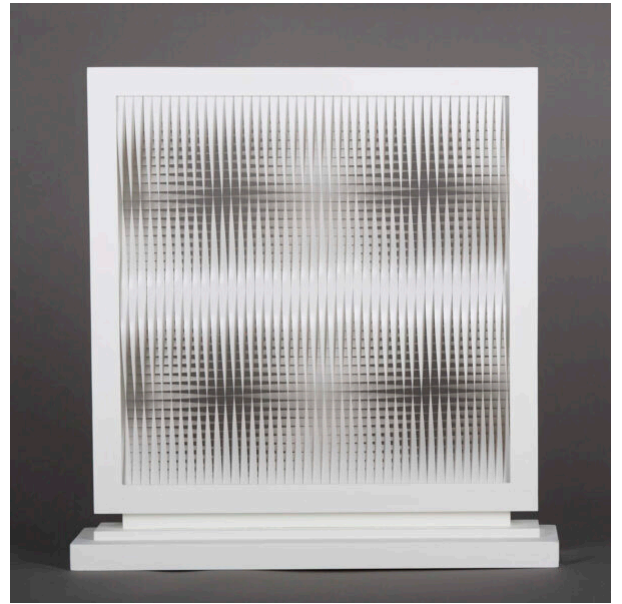

Torsioni sovrapposte blanche

Biasi, Alberto

medium

wood and pvc lamellae

period

2016

signature

engraved by the artist

Edition

15

size

52cm x 51cm x 10cm (20.5" x 20.1" x 3.9")

condition

perfect condition

price

contact us for pricing

Categories: [MAK Editions](#), [Mike-Art-Kunst](#)