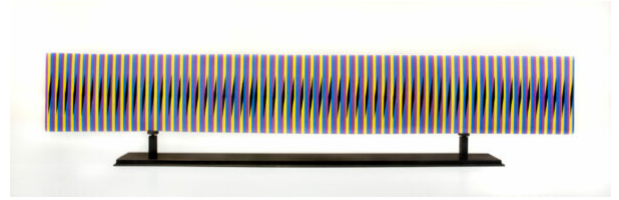

## Stèle horizontale 16

---

**Cruz Diez, Carlos**

Ceramic plate on a metal foot. Signed and numbered at the back.

**medium**

ceramic plate

**period**

2013

**signature**

in marker

**edition**

20

**size**

94cm x 20cm x 7cm (37.0" x 7.9" x 2.8")

**condition**

in mint condition