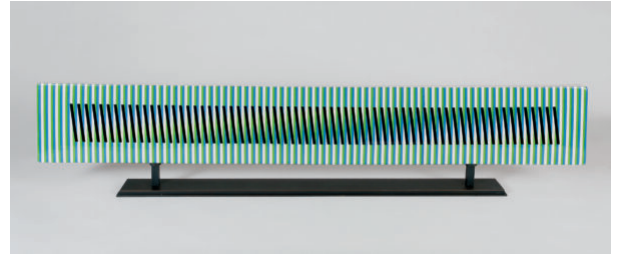

Stèle horizontale 10

Cruz Diez, Carlos

Ceramic plate on a metal foot. Signed and numbered at the back.

medium

ceramic plate

period

2008

signature

in marker

edition

20

size

94cm x 20cm x 7cm (37.0" x 7.9" x 2.8")

condition

in mint condition

price

contact us for pricing

Category: [Mike-Art-Kunst](#)