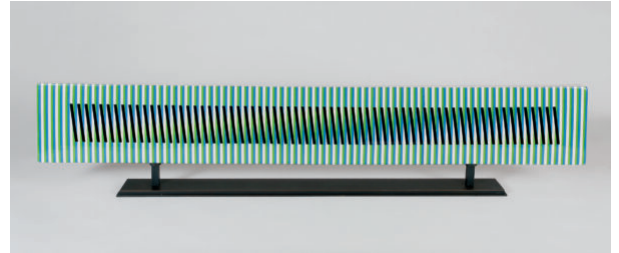

Stèle horizontale 10

Cruz Diez, Carlos

Ceramic plate on a metal foot. Signed and numbered at the back.

medium

ceramic plate

period

2008

signature

in marker

edition

20

size

94cm x 20cm x 7cm (37.0" x 7.9" x 2.8")

condition

in mint condition

price

contact us for pricing

Category: [Mike-Art-Kunst](#)