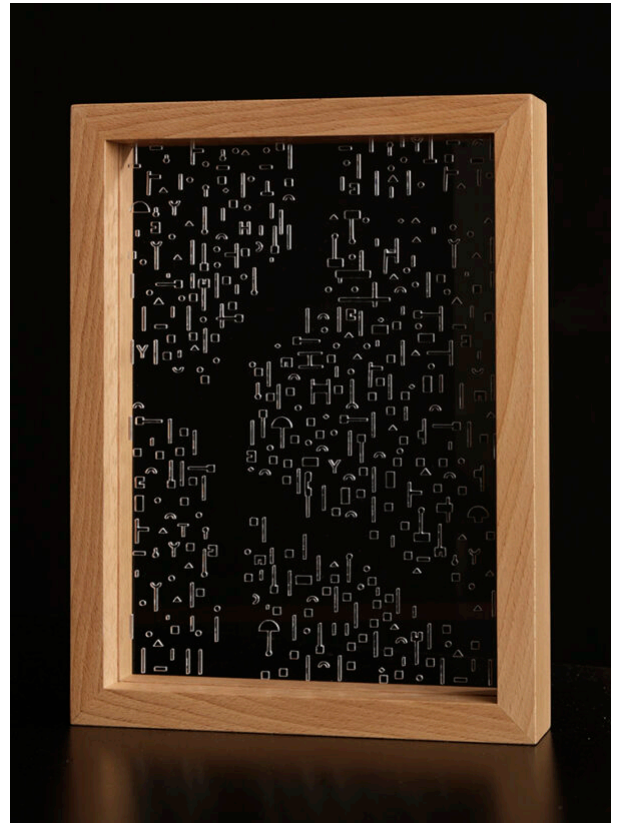

Drawing machine II - 1

Maggi,Marco

20 Monotypes - all unique and different. The acrylic plate can be used to draw characters.

medium

wood and acrylic

period

2016

signature

on certificate

edition

20

size

33cm x 25cm x 3.5cm (13.0" x 9.8" x 1.4")

condition

in mint condition

price

contact us for pricing

Categories: [MAK Editions](#), [Mike-Art-Kunst](#)