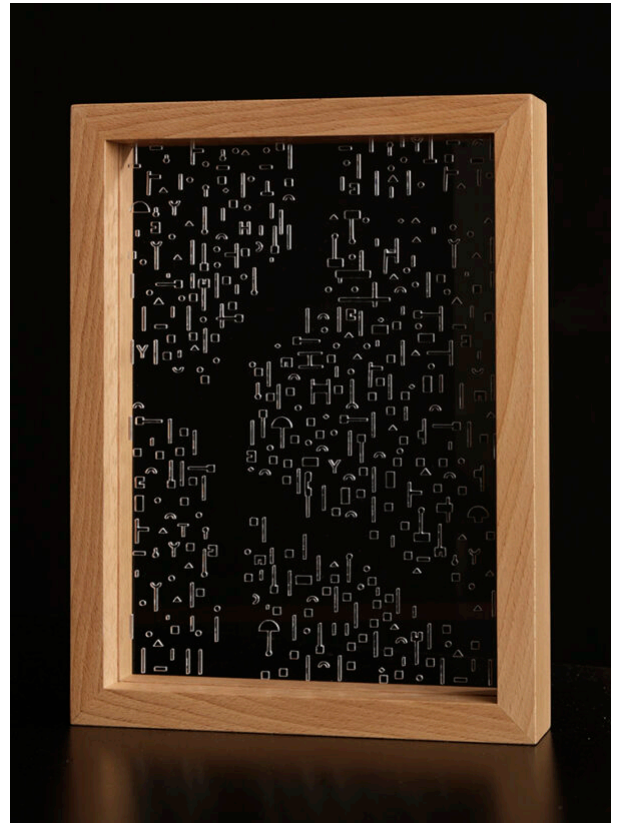

Drawing machine II - 2

Maggi,Marco

20 Monotypes - all unique and different. The acrylic plate can be used to draw characters.

medium

wood and acrylic

period

2016

signature

on certificate

edition

20

size

33cm x 25cm x 3.5cm (13.0" x 9.8" x 1.4")

condition

in mint condition

price

contact us for pricing

Categories: [MAK Editions](#), [Mike-Art-Kunst](#)