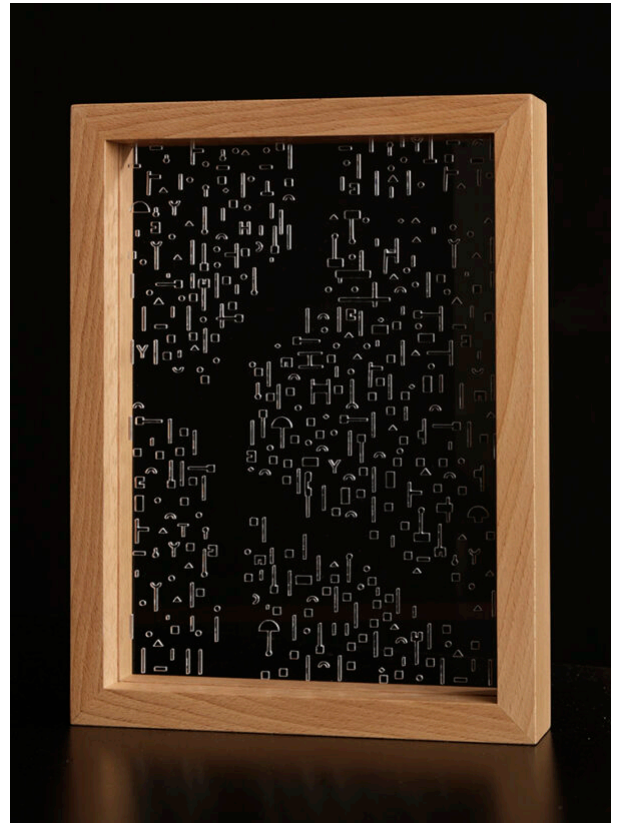

Drawing machine II - 3

Maggi,Marco

20 Monotypes - all unique and different. The acrylic plate can be used to draw characters.

medium

wood and acrylic

period

2016

signature

on certificate

edition

20

size

33cm x 25cm x 3.5cm (13.0" x 9.8" x 1.4")

condition

in mint condition

price

contact us for pricing

Categories: [MAK Editions](#), [Mike-Art-Kunst](#)