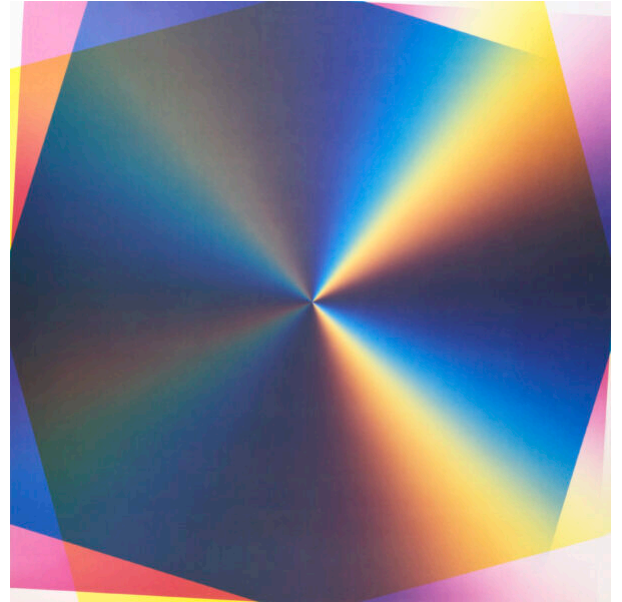

## Subtractive Variability series 2 - print 3

---

**Pantone, Felipe**

**medium**

lithographic print

**period**

2022

**signature**

in pencil at the back

**edition**

30

**size**

70cm x 70cm (27.6" x 27.6")

**price**

---

**Category:** [Mike-Art-Kunst](#)