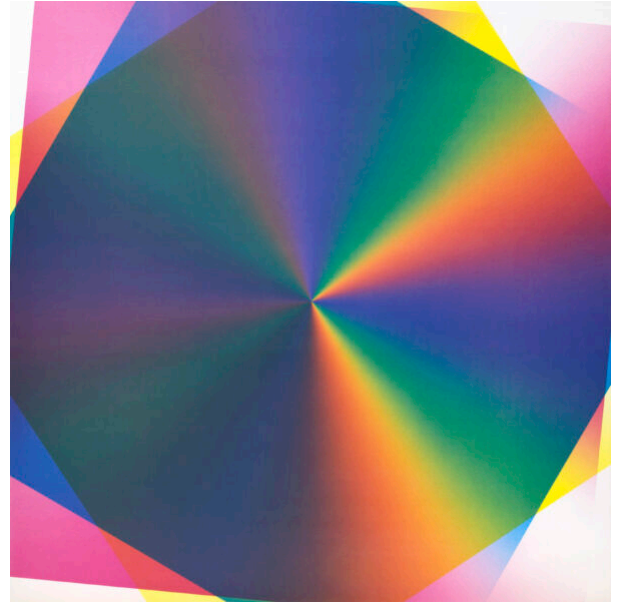

Mike - Art - Kunst

---

## Subtractive Variability series 2 - print 4

---

**Pantone, Felipe**

**medium**

lithographic print

**period**

2022

**signature**

in pencil at the back

**edition**

30

**size**

70cm x 70cm (27.6" x 27.6")

**price**

---

**Category:** [Mike-Art-Kunst](#)