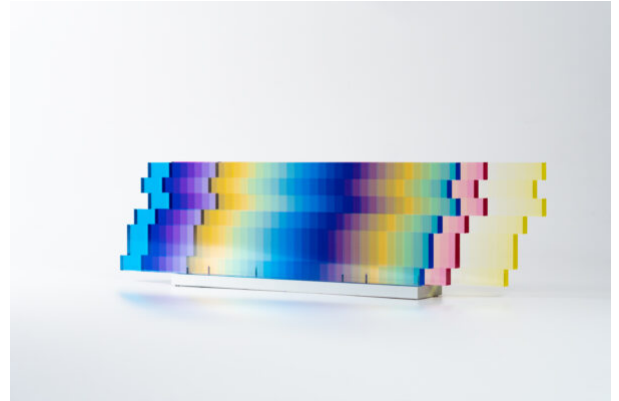

Subtractive Variability Manipulable 6

Pantone, Felipe

description

Sculpture

medium

Acrylic

period

2023

signature

in marker at the bottom

edition

200

size

54 x 18 x 7cm (21.3" x 7" x 2.8")

condition

mint condition

price

contact us for pricing

Category: [Mike-Art-Kunst](#)