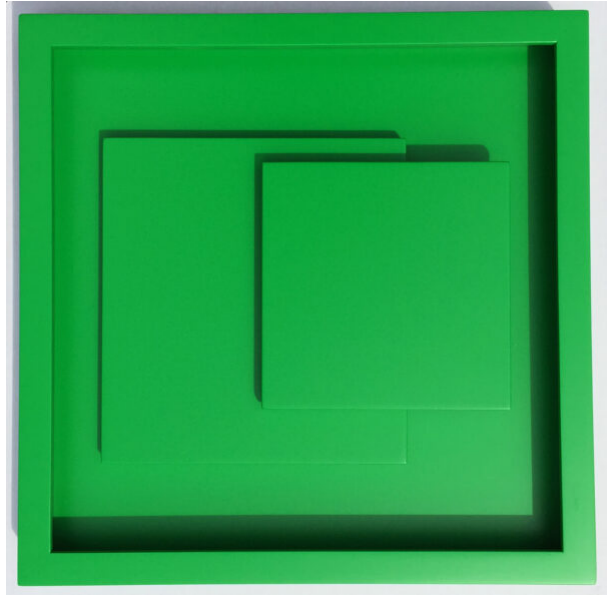

ADN vert

Claisse, Geneviève

medium

wood

period

1972-2016

signature

in marker at the back

Edition

4

size

40cm x 40cm x 5cm (15.7" x 15.7" x 2.0")

condition

in mint condition

price

contact us for pricing