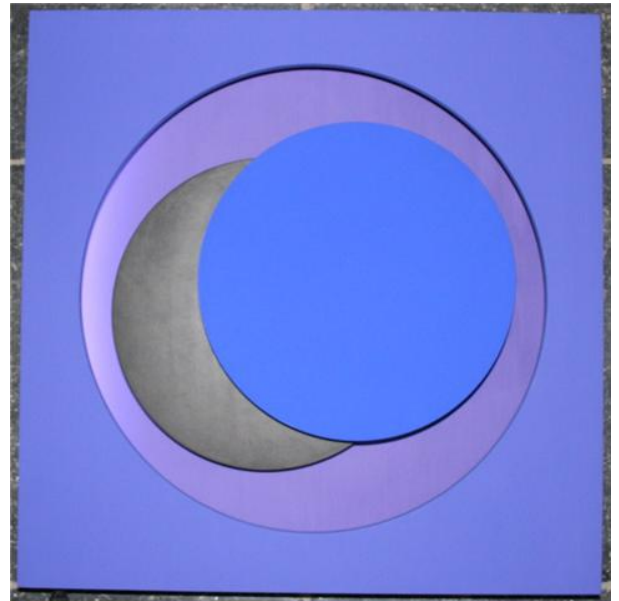

Cercles bleus

Classe, Geneviève

Wooden installation with Neon lamps - comes with an electrical installation.

medium

sculpture

period

1968-1972

signature

in pencil

Edition

unique

size

40cm x 40cm x 4cm (15.7" x 15.7" x 1.6")

condition

in very good condition

price

upon request

Category: [Mike-Art-Kunst](#)