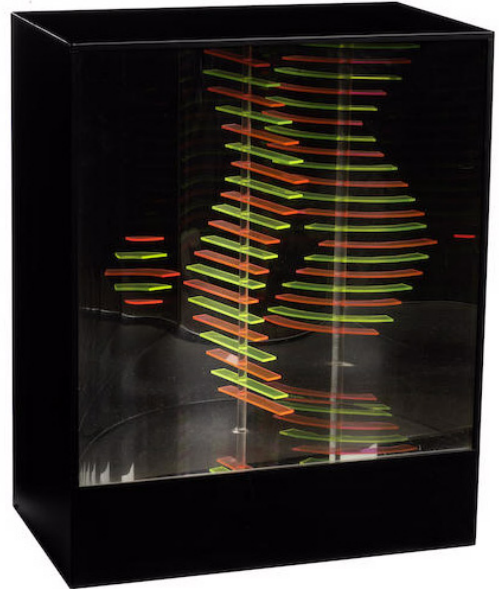

Déplacement optique D

Boto, Martha

motorised artwork. Edition d'Atelier

medium

metal, motor, mirror and plexiglass

period

1969

signature

at the back

Edition

ea 4

size

47.5cm x 38.5cm x 22cm (18.7" x 15.2" x 8.7")

condition

in very good condition

price

Upon request

Category: [Mike-Art-Kunst](#)