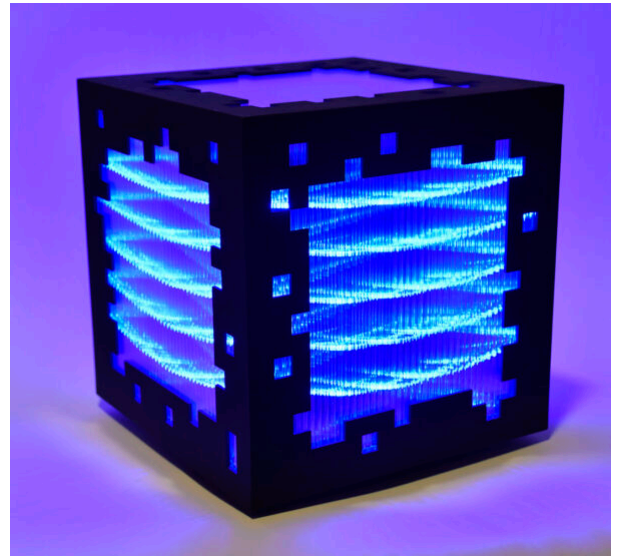

## Mini voxels light blue

---

**Chevalier, Miguel**

Cube with a LED animation inside. This dynamic sculpture uses light, movement and energy in a poetic way, that represents our modern world with its permanent data streaming through our environment.

**size**

30cm x 30cm x 32cm (11.8" x 11.8" x 12.6")

**condition**

new

**price**

upon request

---

**Categories:** [MAK Editions](#), [Mike-Art-Kunst](#)