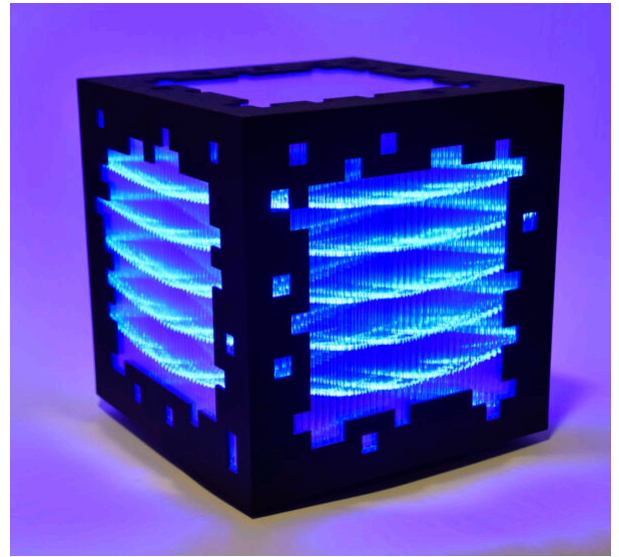

Mini voxels light blue

Chevalier, Miguel

Cube with a LED animation inside. This dynamic sculpture uses light, movement and energy in a poetic way, that represents our modern world with its permanent data streaming through our environment.

medium

wood, LED animation

period

2015

signature

at the bottom

Edition

4

size

30cm x 30cm x 32cm (11.8" x 11.8" x 12.6")

condition

new

price

upon request

Categories: [MAK Editions](#), [Mike-Art-Kunst](#)