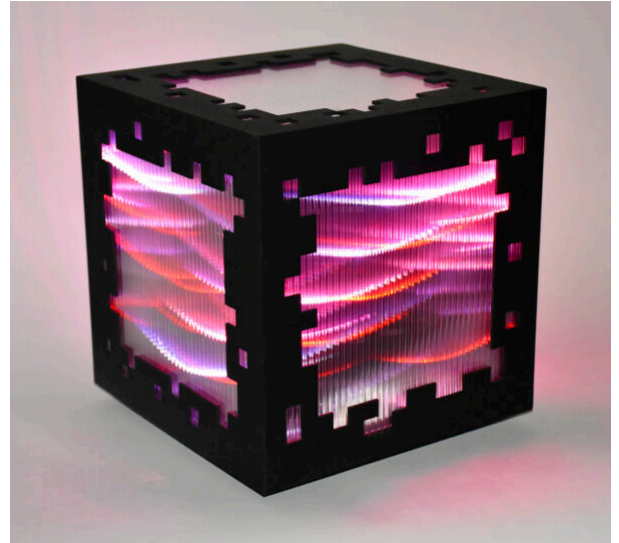

Mini voxels light red

Chevalier, Miguel

Cube with a LED animation inside. This dynamic sculpture uses light, movement and energy in a poetic way, that represents our modern world with its permanent data streaming through our environment.

medium

wood, LED animation

period

2015

signature

at the bottom

Edition

4

size

30cm x 30cm x 32cm (11.8" x 11.8" x 12.6")

condition

new

price

upon request

Categories: [MAK Editions](#), [Mike-Art-Kunst](#)