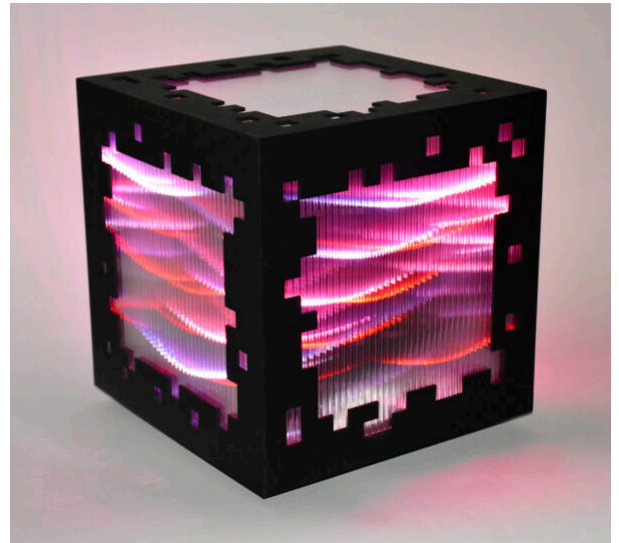

## Mini voxels light red

---

**Chevalier, Miguel**

Cube with a LED animation inside. This dynamic sculpture uses light, movement and energy in a poetic way, that represents our modern world with its permanent data streaming through our environment.

**size**

30cm x 30cm x 32cm (11.8" x 11.8" x 12.6")

**condition**

new

**price**

upon request

---

**Categories:** [MAK Editions](#), [Mike-Art-Kunst](#)