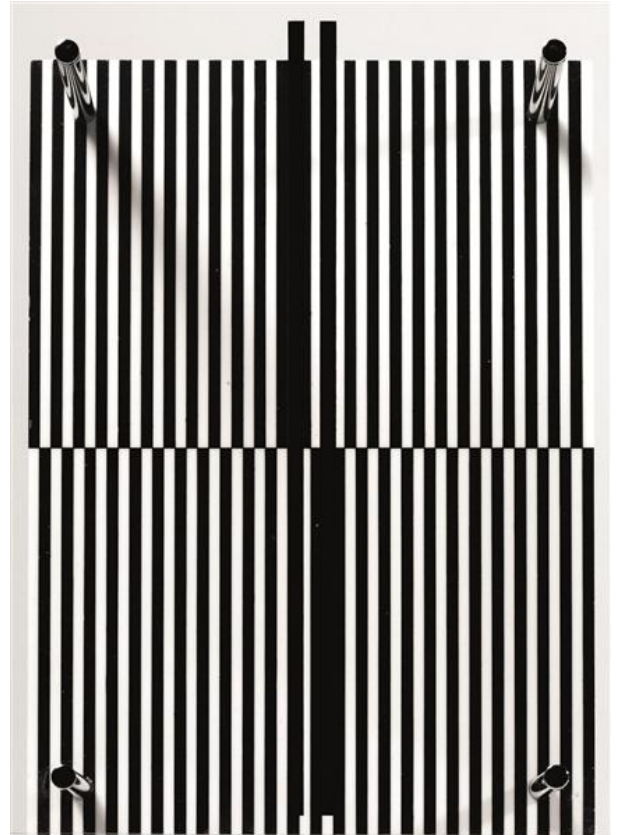

Permutation 1955-1978

Soto, Rafael Jesus

Sculpture in metal and plastic. It is screenprinted on plastic.

Signed and numbered at the back.

medium

sculpture

period

1978

signature

In Pencil

edition

120

size

21cm x 15cm x 10cm (8.3" x 5.9" x 3.9")

condition

very good condition

price

contact us for pricing

Category: [Mike-Art-Kunst](#)