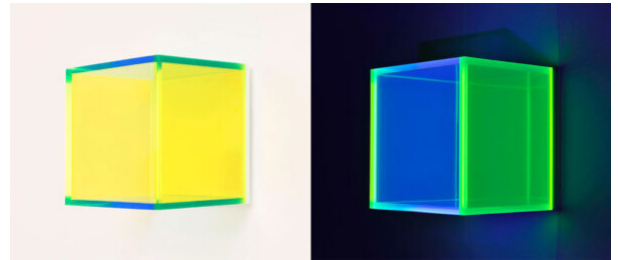

Color rainbow Gent

Schumann, Regine

The plexiglass used is fluorescent under black-light
medium

plexiglass

period

2017

signature

in marker at the back

edition

6

size

18cm x 18cm x 15cm (7.1" x 7.1" x 5.9")

condition

in perfect condition

price

SOLD OUT

Categories: [MAK Editions](#), [Mike-Art-Kunst](#)