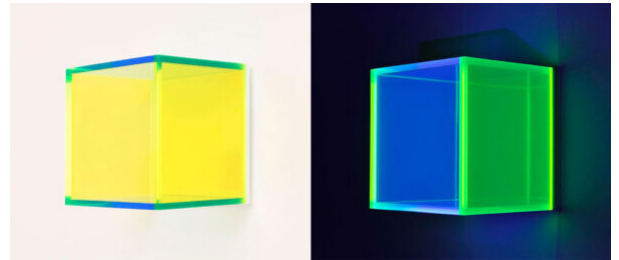

Color rainbow Gent

Schumann, Regine

The plexiglass used is fluorescent under black-light
medium

plexiglass

period

2017

signature

in marker at the back

edition

6

size

18cm x 18cm x 15cm (7.1" x 7.1" x 5.9")

condition

in perfect condition

price

contact us for pricing