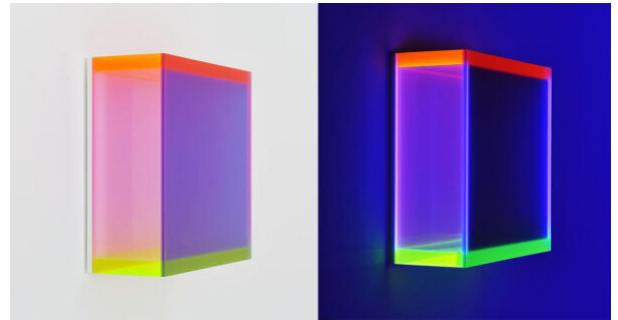

Gent

Schumann, Regine

The plexiglass used is fluorescent under black-light
medium

plexiglass

period

2015

signature

in marker at the back

edition

8

size

29cm x 29cm x 11cm (11.4" x 11.4" x 4.3")

condition

in perfect condition

price

SOLD OUT

Categories: [MAK Editions](#), [Mike-Art-Kunst](#)