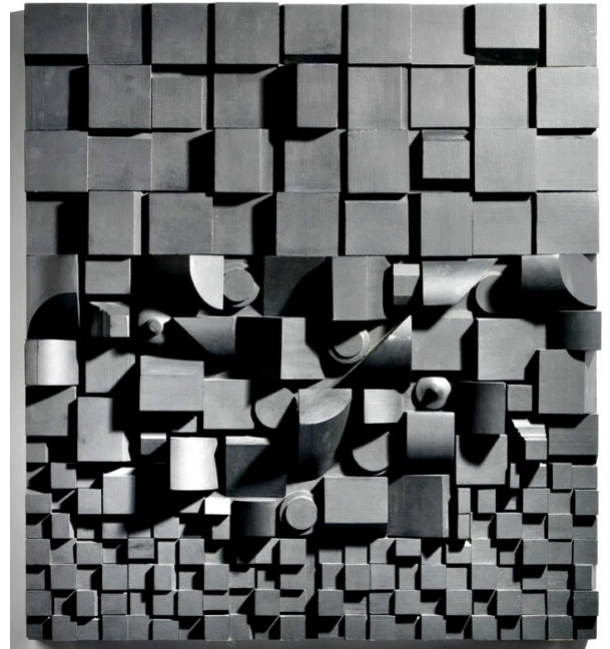

Relevo

Galvao, Joao

handpainted wooden sculpture.

medium

wood

period

1996

signature

at the back

edition

unique

size

100cm x 90cm x 15cm (39.4" x 35.4" x 5.9")

condition

in good condition

price

contact us for pricing

Category: [Mike-Art-Kunst](#)