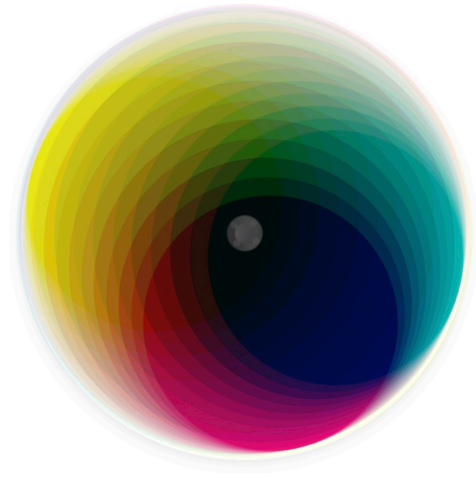

SUBTRACTIVE VARIABILITY

KOSMOS AXIS 2

Pantone, Felipe

description

Sculpture with moving colored circles - each edition piece is

UNIQUE, with different color combinations

medium

Acrylic and metal

period

2025

signature

in marker at the bottom

edition

limited

size

35 x 35 x 7cm (13.8" x 13.8" x 2.8")

condition

mint condition

price

contact us for pricing

Category: [Mike-Art-Kunst](#)